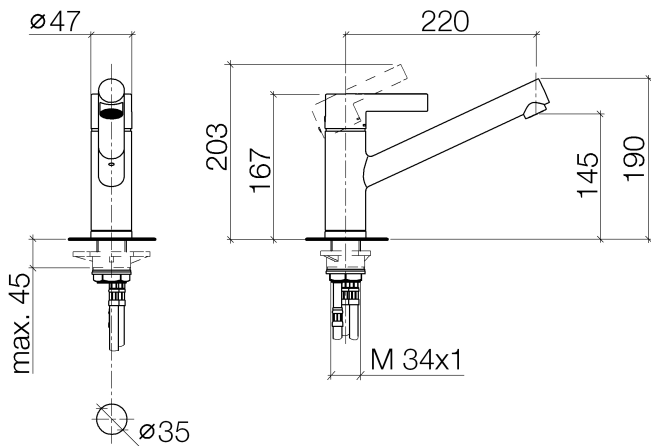

Kitchen - eno
Single-lever mixer - polished chrome
Article number: 33 800 760-00 0010

- 8-5/8" Projection
- Swiveling spout 130°
- Areated stream
- Total height 6-5/8"
- Height to aerator/spout outlet 5-3/4"
- 1-3/8" hole diameter
- 2x 3/8" US flexible supply lines
- Water flow rate limited to max. 1.5 gpm
- lead-free
- (ADA)
- Combination with side spray set or profi side spray set not possible.

polished chrome

Dimensional drawing

All dimensions in mm / inch = mm x 0,0394

Model/program/technical modifications and error excepted
For more information see: www.dornbracht.com + 49 (0) 2371 433-460 mail@dornbrachtgroup.de

Kitchen - eno
Single-lever mixer - polished chrome
Article number: 33 800 760-00 0010

Kitchen - eno
Single-lever mixer - polished chrome
Article number: 33 800 760-00 0010

Other surface finishes

platinum matte
33 800 760-06 0010

82 424 970-00
Soap dispenser without
flange - polished chrome

Kitchen - eno
Single-lever mixer - polished chrome
Article number: 33 800 760-00 0010

Spare parts list

Number	Item Number	Designation	Number of units
--------	-------------	-------------	-----------------