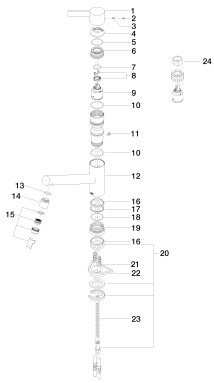

Kitchen - eno
Single-lever mixer - polished chrome
Article number: 33 800 760-00 0010

- 8-5/8" Projection
- Swiveling spout 130°
- Areated stream
- Total height 6-5/8"
- Height to aerator/spout outlet 5-3/4"
- 1-3/8" hole diameter
- 2x 3/8" US flexible supply lines
- Water flow rate limited to max. 1.5 gpm
- lead-free
- (ADA)
- Combination with side spray set or profi side spray set not possible.

polished chrome

Dimensional drawing

All dimensions in mm / inch = mm x 0,0394

Model/program/technical modifications and error excepted
For more information see: www.dornbracht.com + 49 (0) 2371 433-460 mail@dornbrachtgroup.de

More custom finish options are available via special production (xTra Service). Please see our finish matrix for availability and pricing or contact a Dornbracht representative.

Recommended article

10 713 970-00
AIR SWITCH operating
button, trim parts only -
polished chrome

82 424 970-00
Soap dispenser without
flange - polished chrome

Kitchen - eno
Single-lever mixer - polished chrome
Article number: 33 800 760-00 0010

Spare parts list

Number	Item Number	Designation	Number of units
--------	-------------	-------------	-----------------